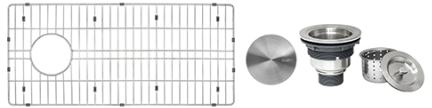

RVH7497

UNDERMOUNT SLOPE BOTTOM SINK

RUVATI[®]
SPECIFICATION SHEET

MATERIAL

True 16 Gauge Thickness
Premium T304 Grade Stainless Steel
18/10 Chromium/Nickel Content
Commercial Brushed Finish

FEATURES

- Heavy duty sound guard padding and undercoating
- Slanted bottom with elegant drain grooves for easy draining
- Reversible Offset Drain with Sloped Bottom

IN THE BOX

Basket Strainer
[RVA1025]

Mounting Clips
[RVA11031]

Drain Cover
[RVA1035]

Cut-out
Template

Rinse Grid
[RVA67497]

NOMINAL DIMENSIONS

Exterior: 36" (wide) x 19" (front-to-back)
Interior Bowl: 34" (wide) x 17" (front-to-back)
Bowl Depth: 10"
Minimum Cabinet Size: 39" wide
Drain Hole Size: 3½"