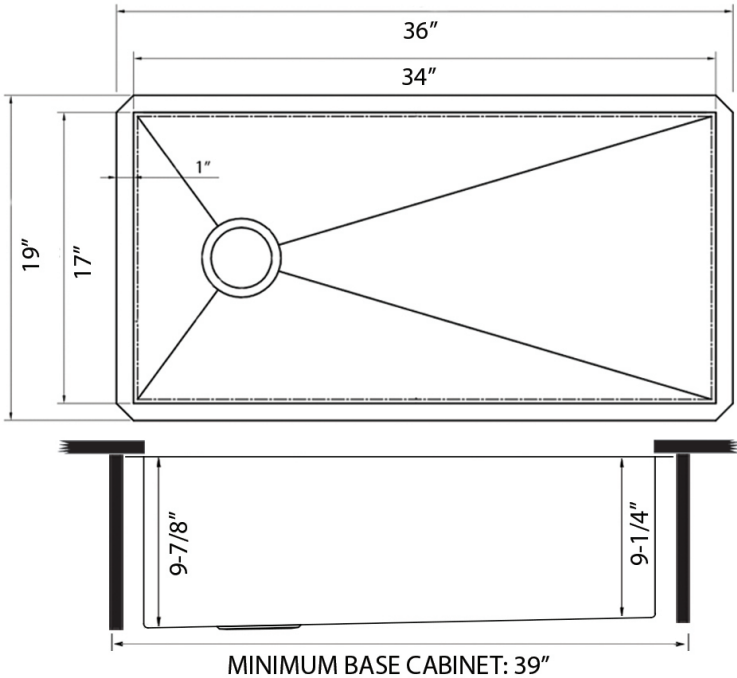

OPTIONAL ACCESSORIES (SOLD SEPARATELY)

DIMENSIONS

Register your product at www.ruvati.com/register.

RUVATI USA
www.ruvati.com

Phone: 1.855.478.8284
Email: support@ruvati.com